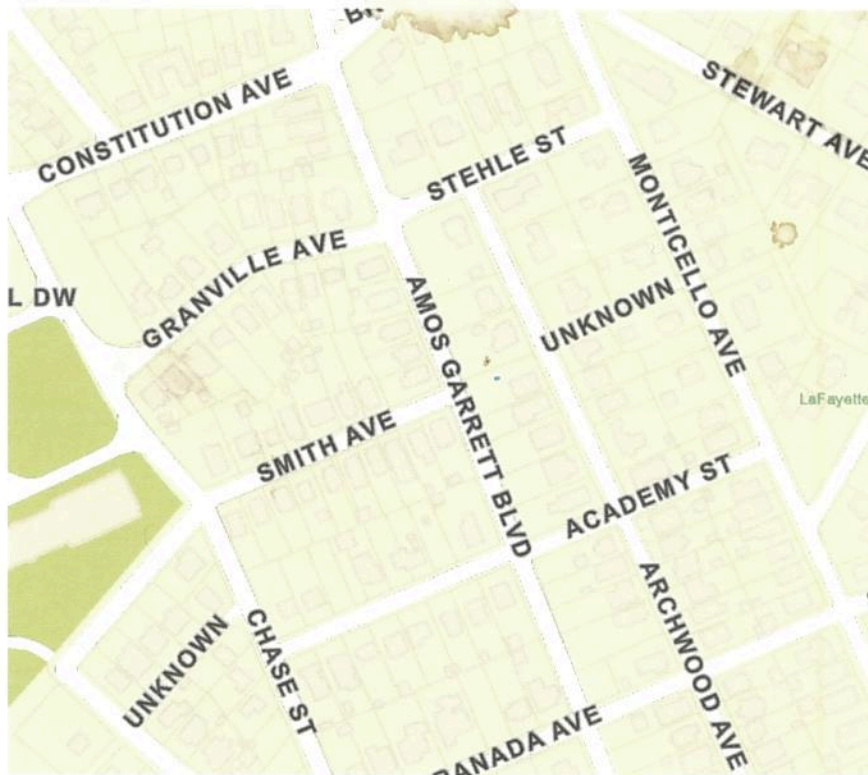

Petition

To

The City of Annapolis City Council

Petition Summary: **Remove residential parking signs from Archwood Avenue**

We the undersigned are residents of Archwood Avenue, Stehle Street and Academy Street, Annapolis Maryland 21401. We are requesting that the residential parking signs located between Stehle Street and Academy Street be removed. Based on observations over the last year we have not noticed any significant non-resident parking on Archwood Avenue or that this street is being used as an alternate parking option for businesses along West Street or during holiday events. The signature list below includes all residents on Archwood Avenue and those houses on the corner Archwood Avenue and the cross streets of Stehle Street and Academy Street impacted by the residential parking signs.

| Date | Name | Signature | Address |
|----------|-----------------|-----------------|-------------------|
| 8/20/16 | STEVE COLAIOTTI | Steve Colaiotti | 11 STEALE ST |
| 8/20/16 | Steve Siska | Steve Siska | 9 Stehle St |
| 8/25/16 | DORNA COOPER | D. Cooper | 120 Archwood Ave. |
| 9/5/16 | KATHLEEN ROOP | Kathleen Roop | 137 ARCHWOOD AVE. |
| 9/5/16 | Carollee Mason | Carollee Mason | 136 Archwood Ave |
| 9/5/16 | Karen Heuer | Karen Heuer | 135 Archwood Ave. |
| 9/5/16 | Paul Czarapata | Paul Czarapata | 132 Archwood Ave |
| 9/3/16 | Nicole Bohan | Nicole Bohan | 128 Archwood Ave |
| 9-5-16 | JAMES FINKE | James Finke | 30 ACADEMY ST |
| 9/5/16 | Katie Heind | Katie Heind | 141 Archwood Ave. |
| 9/7/16 | MARGARET LAYNE | Margaret Layne | 144 Archwood Ave |
| 9/14/16 | MATTHEW HOOK | Matthew Hook | 131 ARCHWOOD AVE |
| 9/15/16 | Eli Lasser | Eli Lasser | 139 Archwood Ave |
| 11/19/16 | Margaret Kirby | Margaret Kirby | 138 Archwood Ave |
| 11/19 | Elm | Elm | 133 Archwood Ave. |
| | | | |
| | | | |