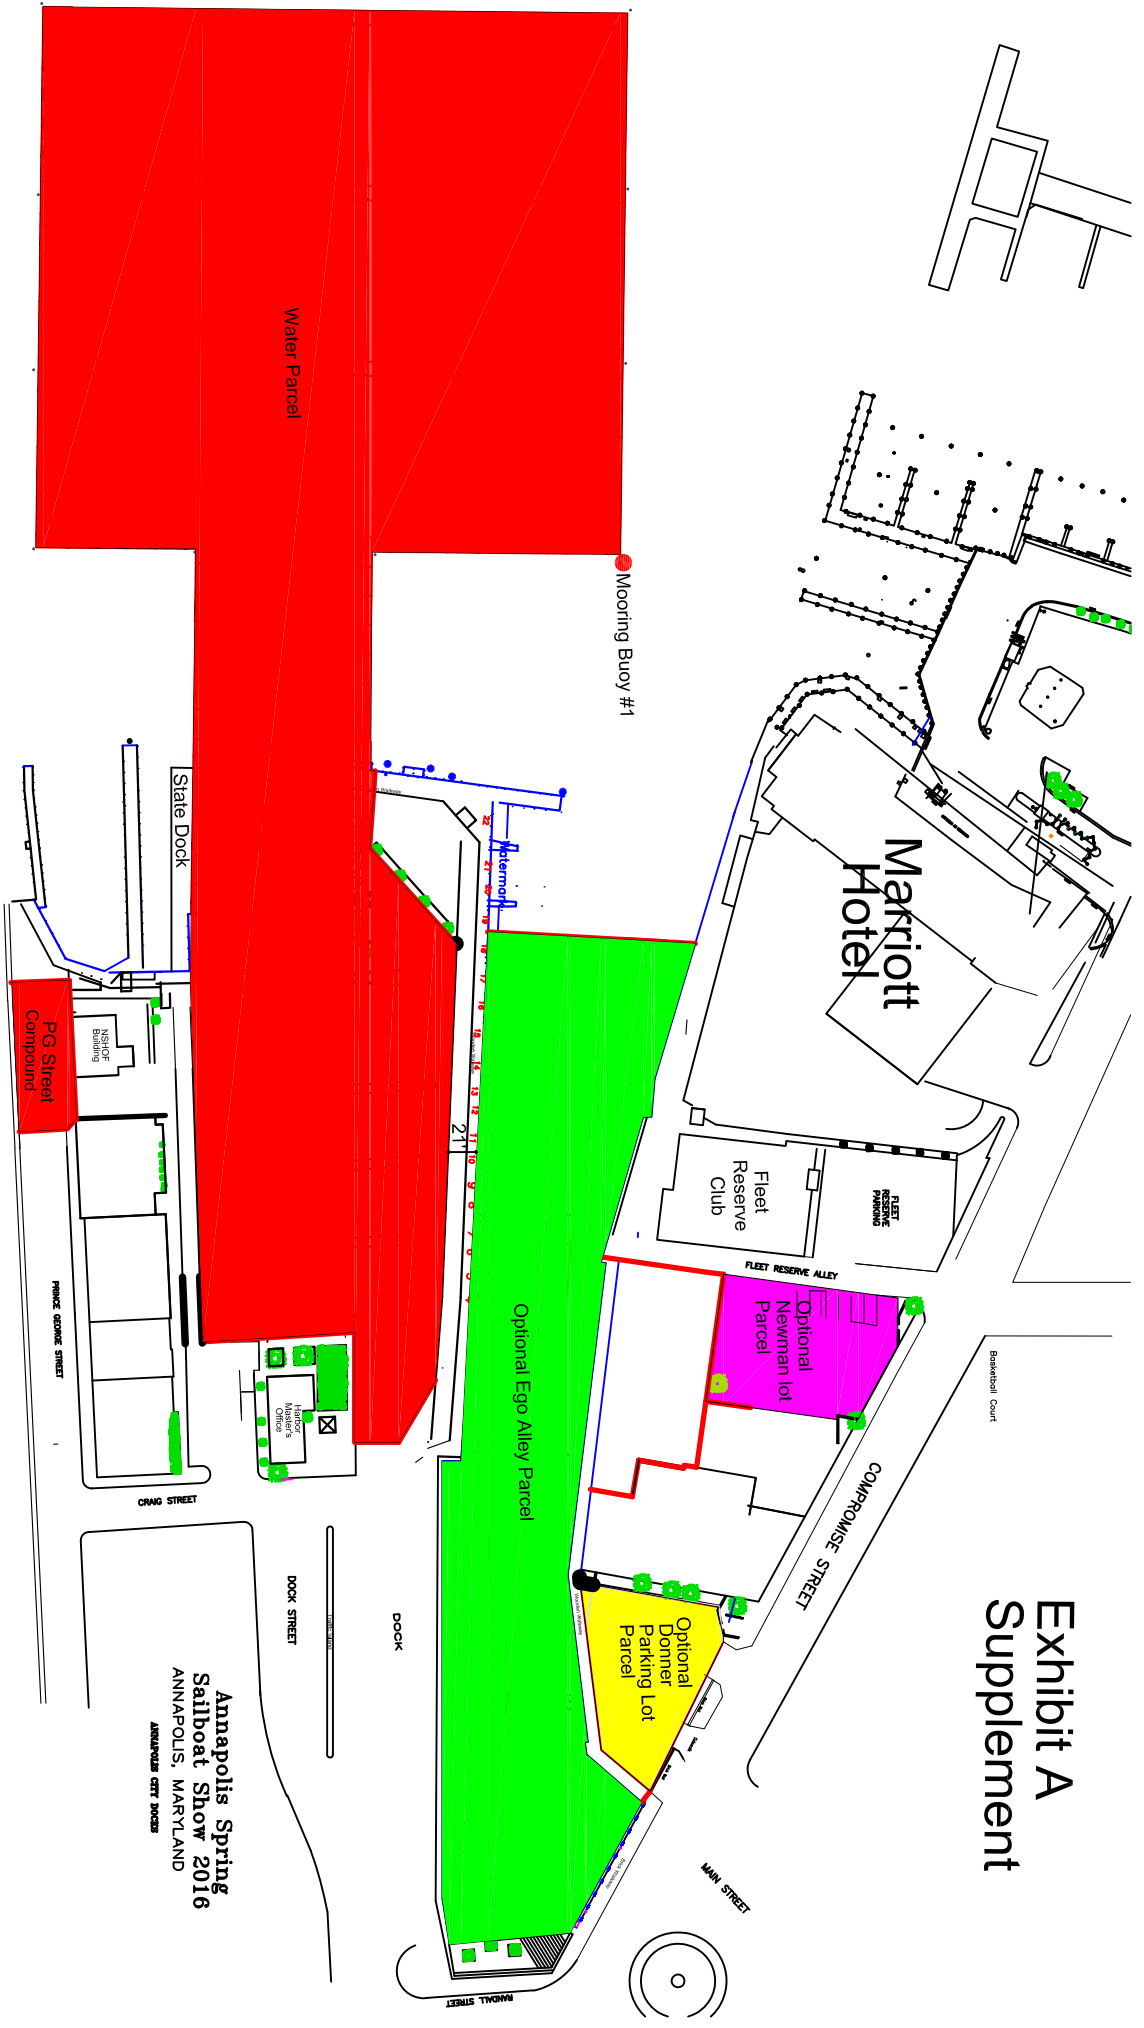

# Exhibit A Supplement

**Annapolis Spring  
Sailboat Show 2016**  
ANNAPOLIS, MARYLAND  
ANNAPOLIS CRT DOCKS