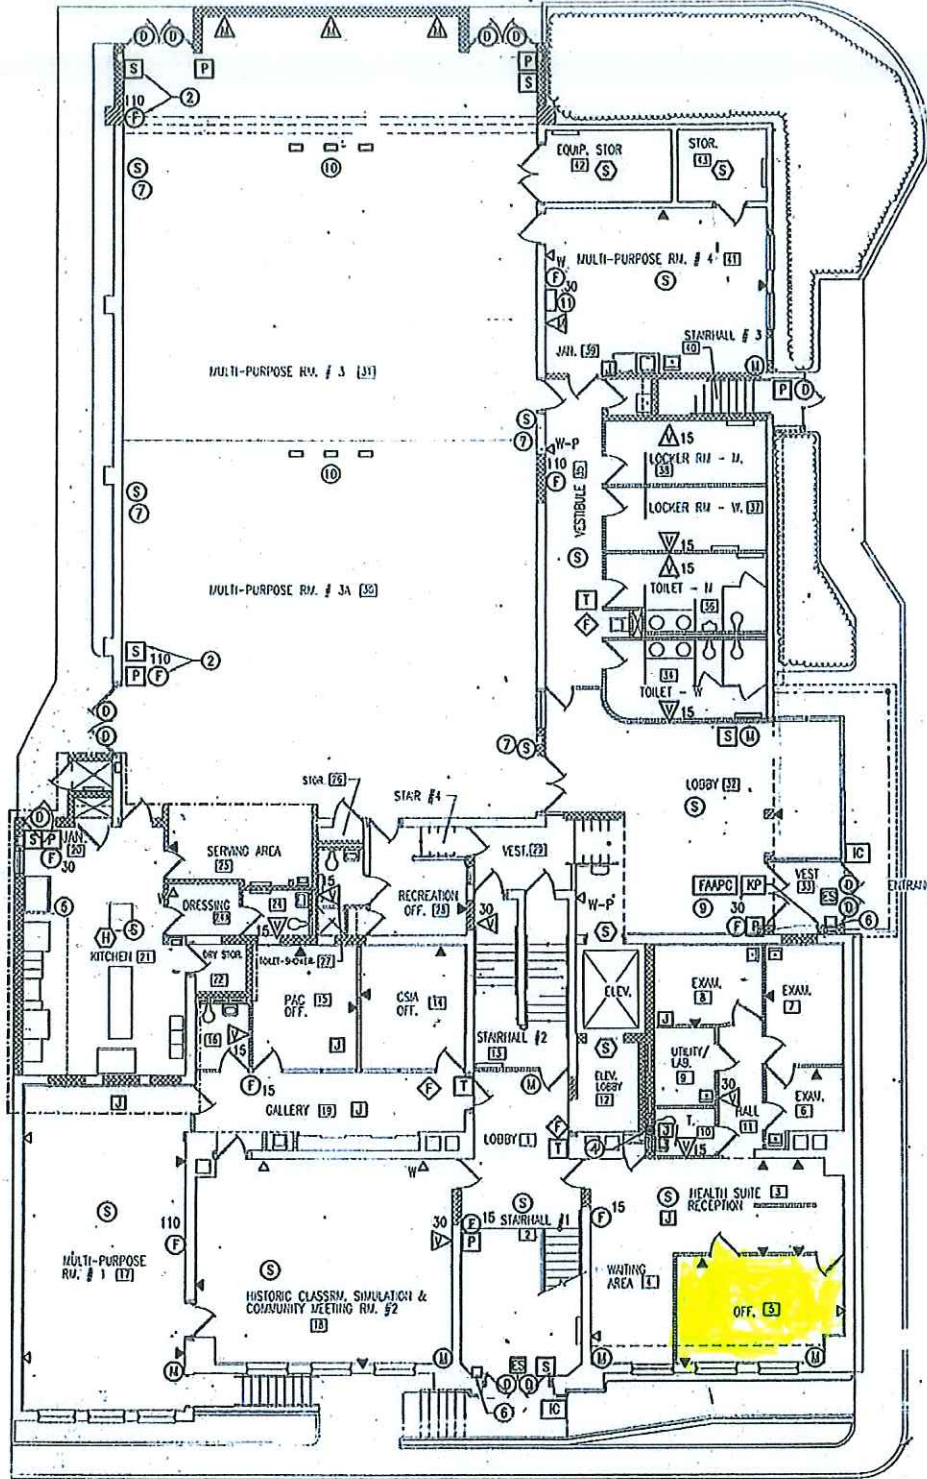

EXHIBIT

FIRST FLOOR PLAN
NOT TO SCALE

FLOOR PLAN ACQUIRED FROM THE PLAN SHEET ENTITLED:

STANTON COMMUNITY CENTER
ANNAPOLIS, MARYLAND

ELECTRICAL LIGHTING

FRY & WELCH ASSOCIATES, P.C.
7600 GEORGIA AVENUE, N.W., WASHINGTON D.C., 20012
TEL: (202) 829-0700

	PROJECT NO.
	DATE: NOV 28, 1997 SCALE: AS SHOWN DWG. NO. E-6 SHEET 28 OF 20