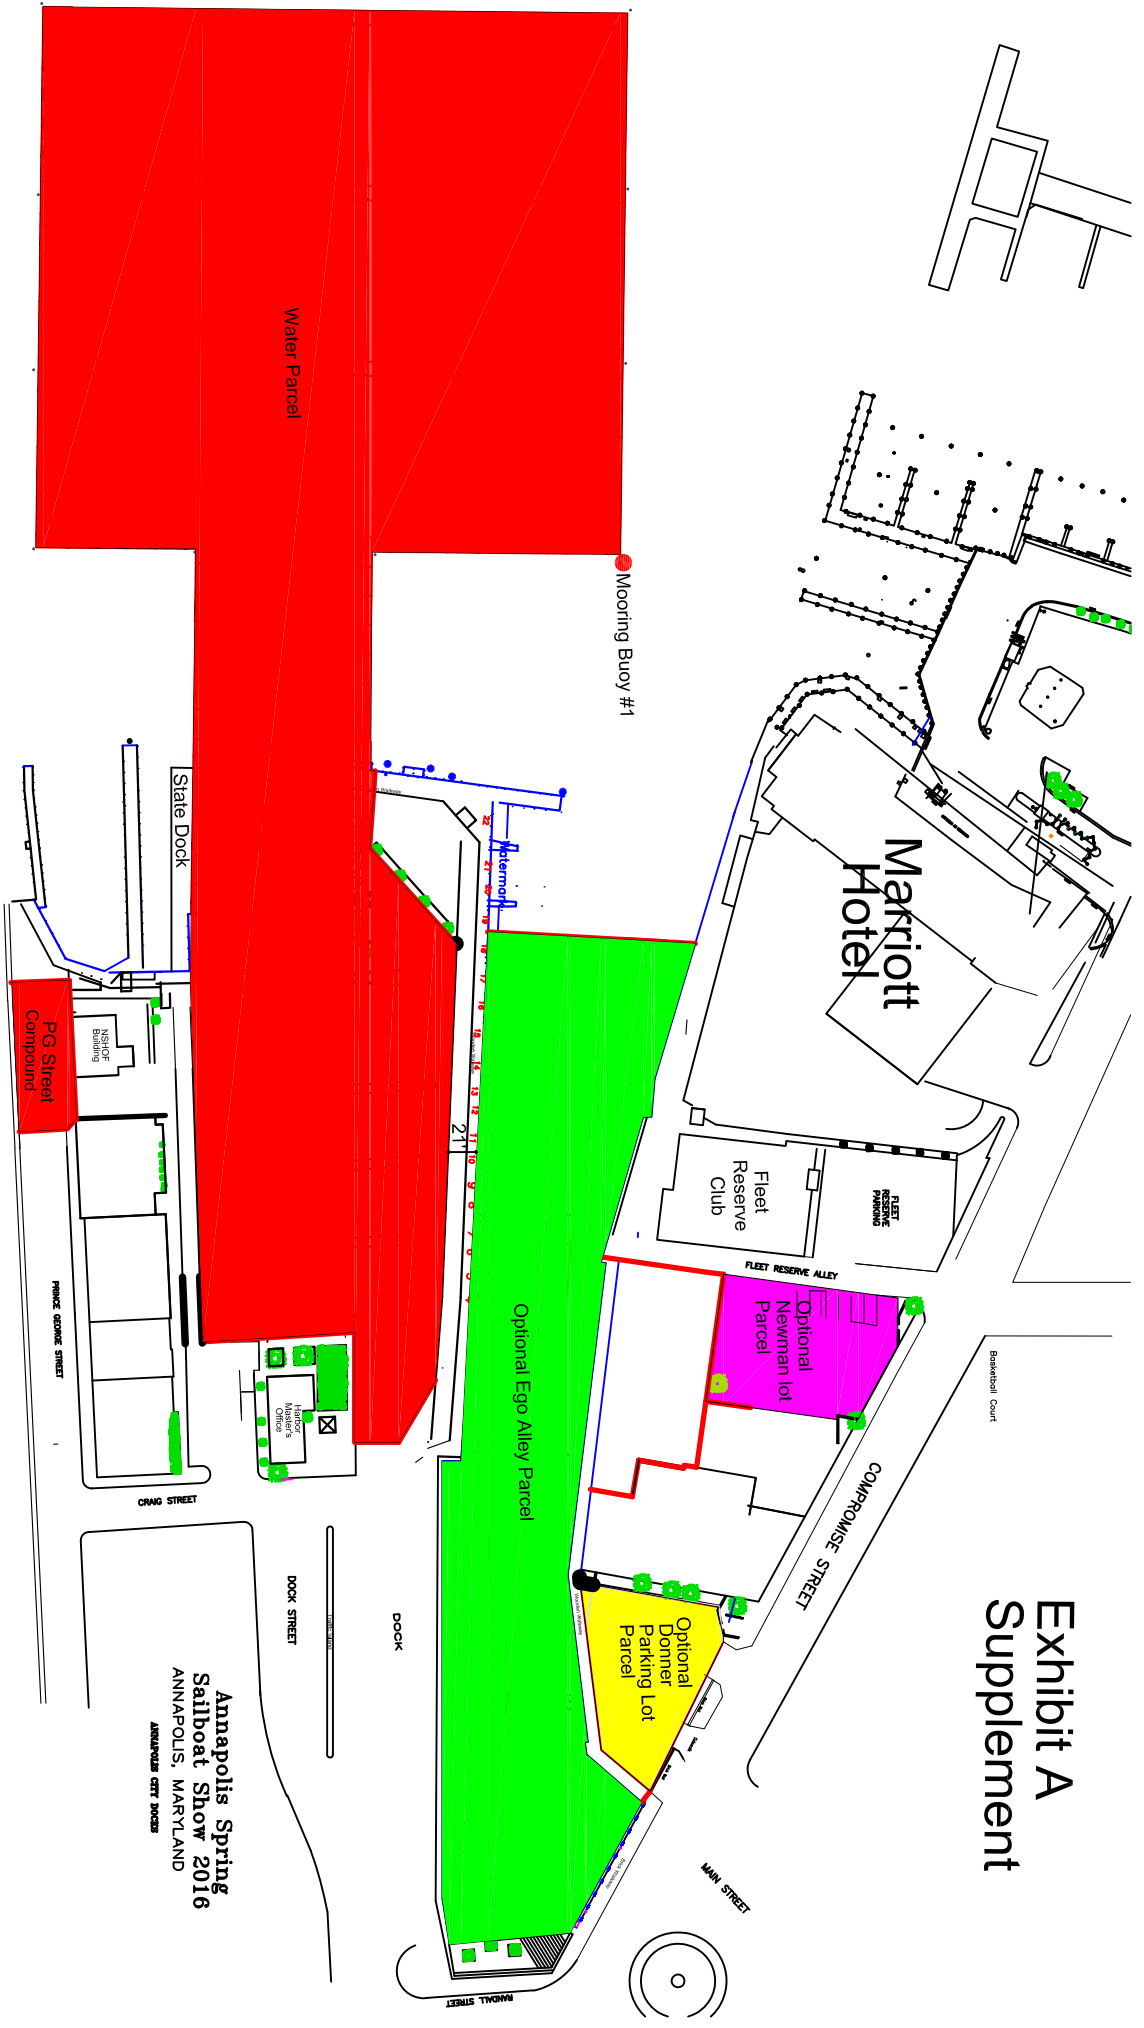

# Exhibit A Supplement

**Annapolis Spring  
Sailboat Show 2016**  
ANNAPOLIS, MARYLAND  
ANNAPOLIS CRT DOCKS

- State Dock, Paved/PG Street Compound
- Ego Alley Parcel
- Dormer Parking Lot Parcel
- Newmar Lot Parcel
- PG Street Compound