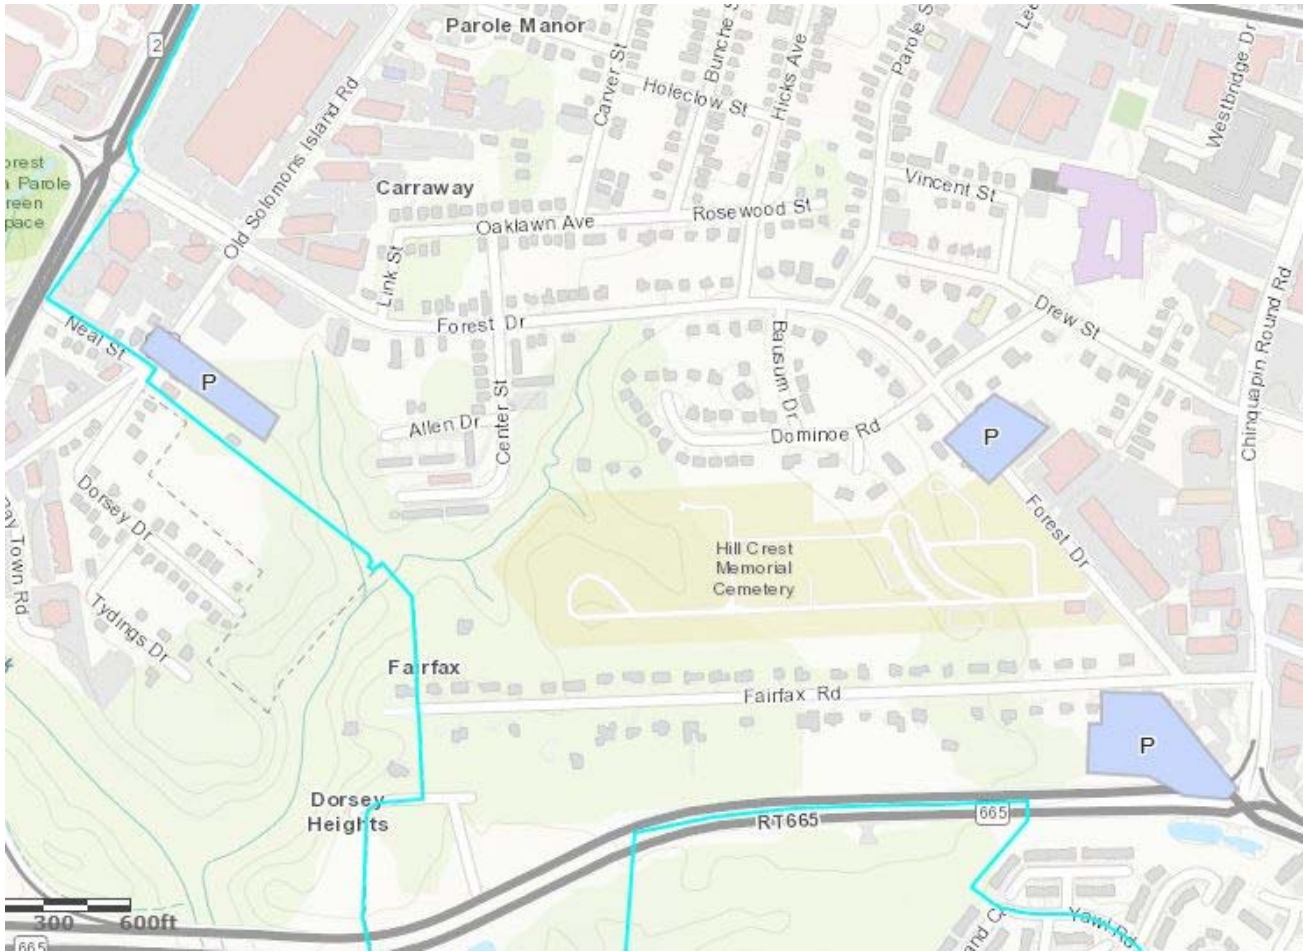

Ward 1:

Legislative buildings and Acton's Landing

18 Murray Ave. - 26 Murray Ave.

Ward 2:

State barracks and State Archives Building

Rowe Blvd. North + Annapolis Professional Center

Ward 3:

83-85 Solomons Island Road

Forest Drive Mortuary

1835 Forest Drive

Ward 4/5:

Forest Drive/Spa Road Intersection

Ward 7:

1819 Bay Ridge Ave.

Ward 8:

Chesapeake Ave. Post Office