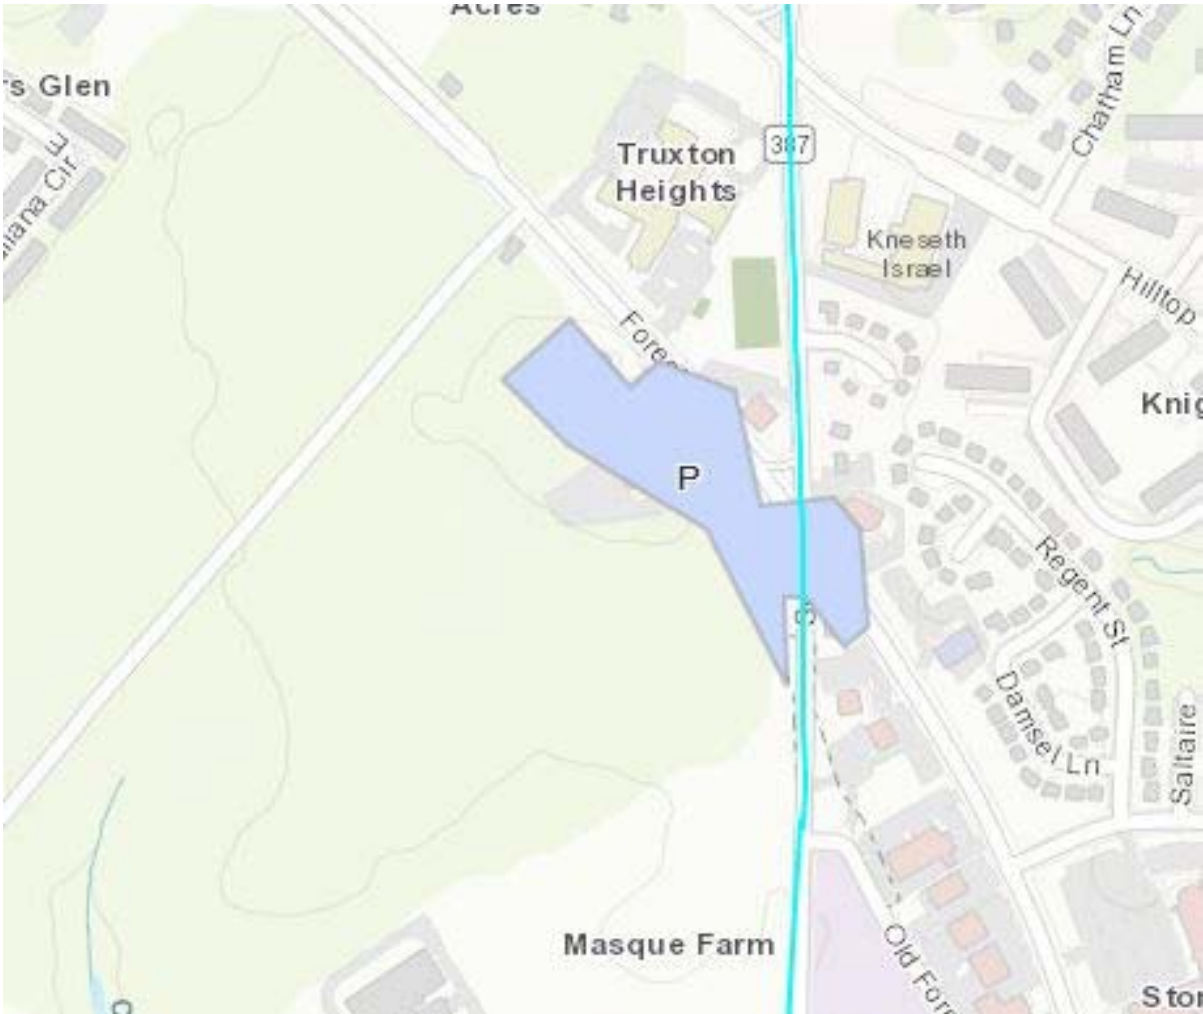

Ward 1:

Legislative buildings and Acton's Landing

18 Murray Ave. - 26 Murray Ave.

Ward 2:

State barracks and State Archives Building

Rowe Blvd. North + Annapolis Professional Center

Ward 3:

83-85 Solomons Island Road

Forest Drive Mortuary

1835 Forest Drive

Ward 4/5:

Forest Drive/Spa Road Intersection

Ward 7:

1819 Bay Ridge Ave.

Ward 8:

Chesapeake Ave. Post Office