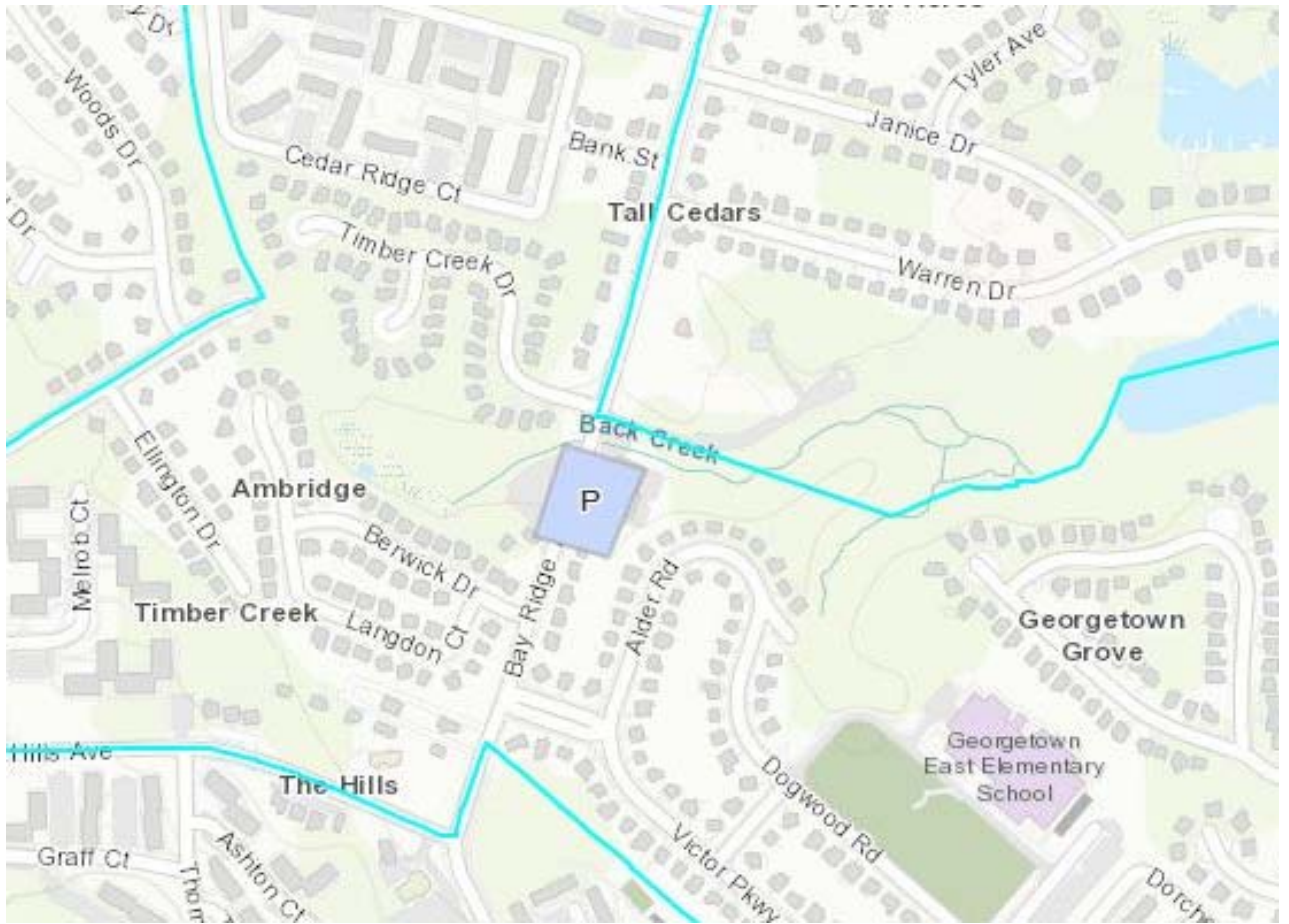

Ward 1:

Legislative buildings and Acton's Landing

18 Murray Ave. - 26 Murray Ave.

Ward 2:

State barracks and State Archives Building

Rowe Blvd. North + Annapolis Professional Center

Ward 3:

83-85 Solomons Island Road

Forest Drive Mortuary

1835 Forest Drive

Ward 4/5:

Forest Drive/Spa Road Intersection

Ward 7:

1819 Bay Ridge Ave.

Ward 8:

Chesapeake Ave. Post Office