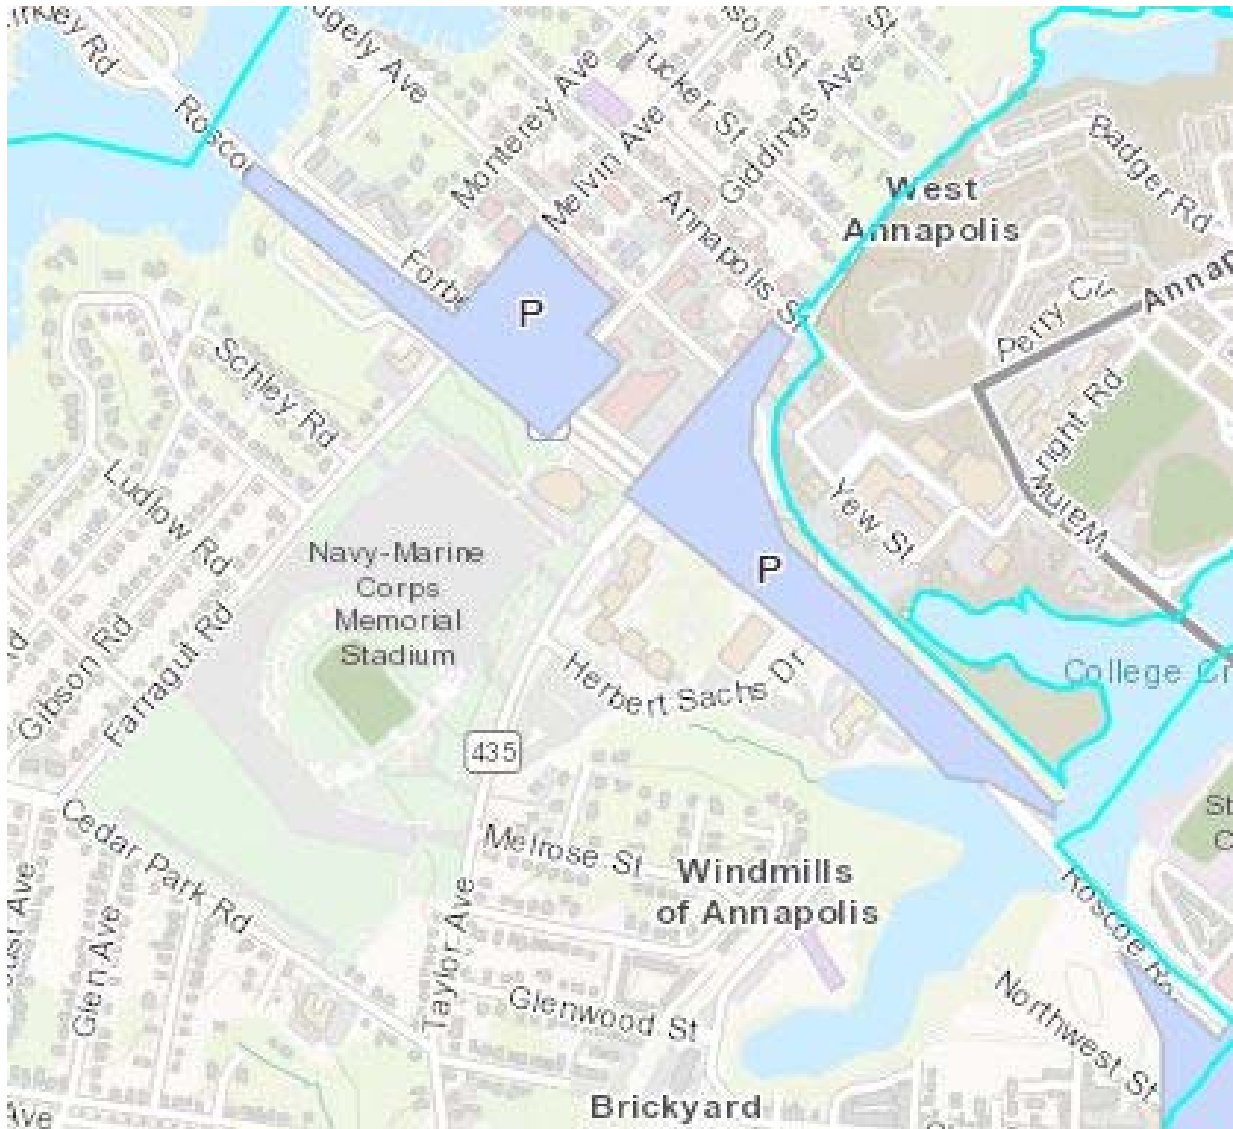

Ward 1:

Legislative buildings and Acton's Landing

18 Murray Ave. - 26 Murray Ave.

Ward 2:

State barracks and State Archives Building

Rowe Blvd. North + Annapolis Professional Center

Ward 3:

83-85 Solomons Island Road

Forest Drive Mortuary

1835 Forest Drive

Ward 4/5:

Forest Drive/Spa Road Intersection

Ward 7:

1819 Bay Ridge Ave.

Ward 8:

Chesapeake Ave. Post Office