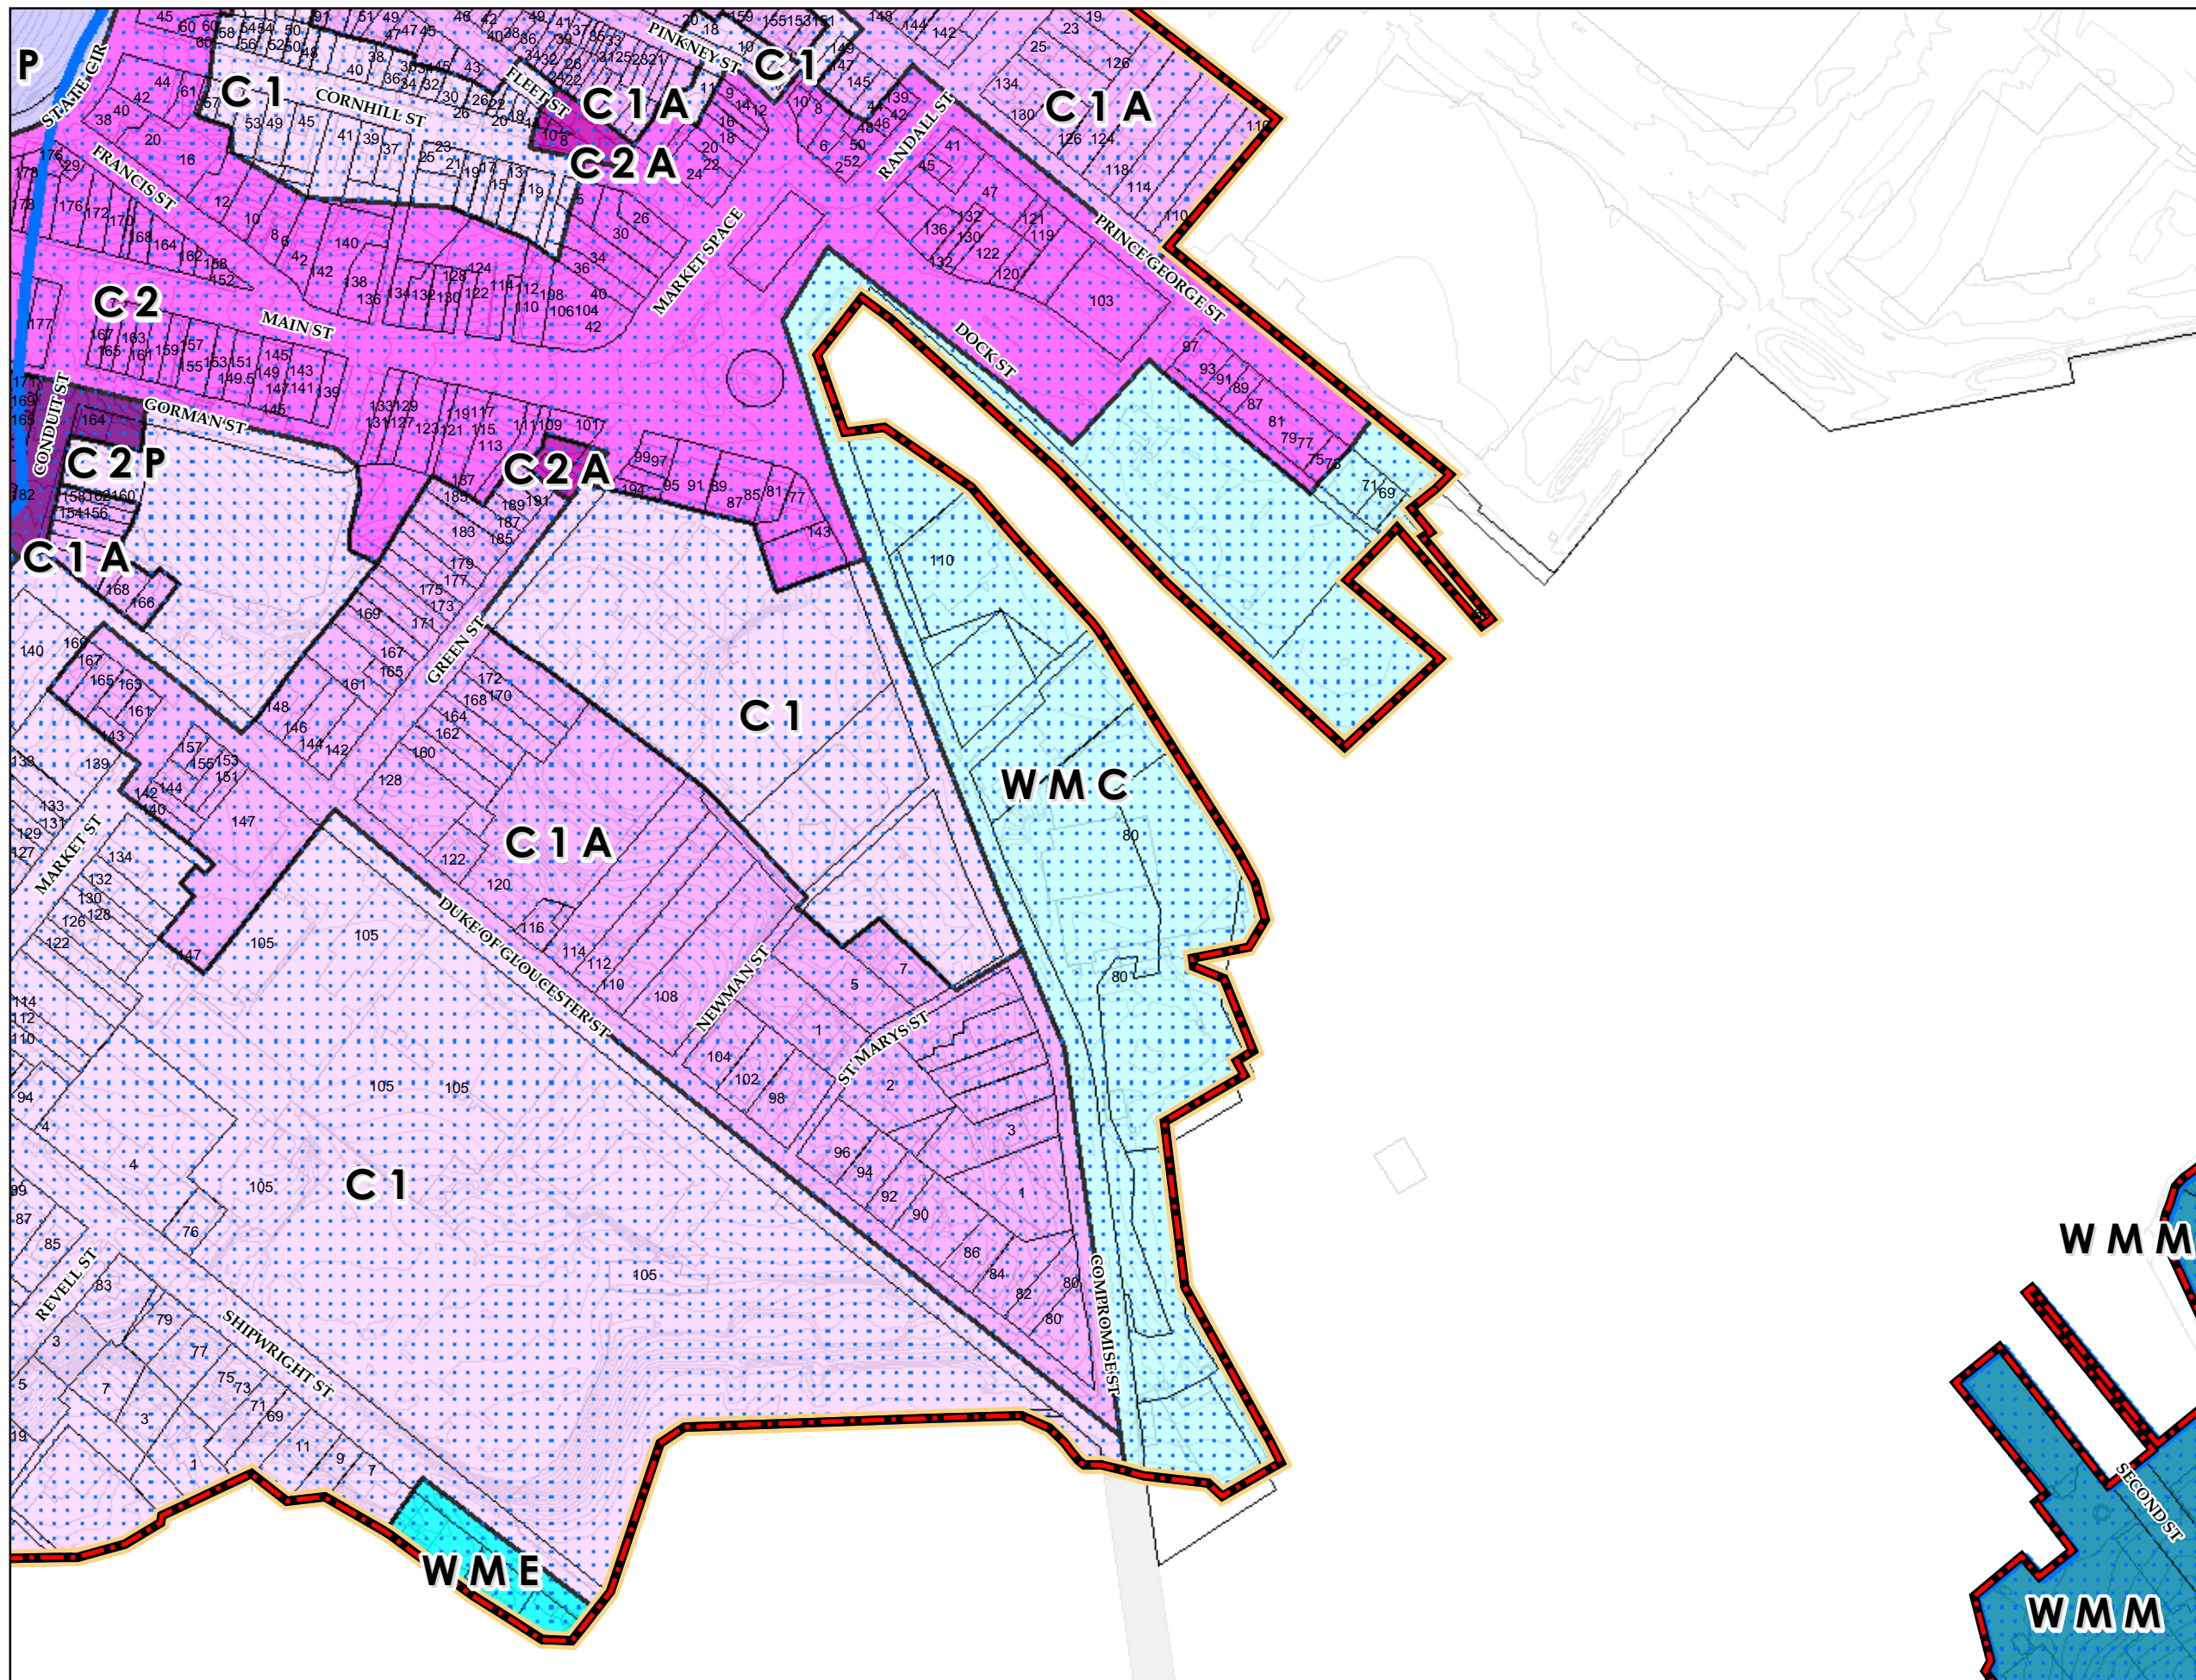

MAP 24

16	17	
23	24	25
30	31	32

- City Boundary
- Historical District
- OCD District
- Critical Area Boundary

Note: The Critical Area boundary is approximate and included only for reference. Please refer to the Official Critical Area maps.

1:2,400

City of Annapolis, Maryland Comprehensive Zoning

Created : December 2005
Adopted :