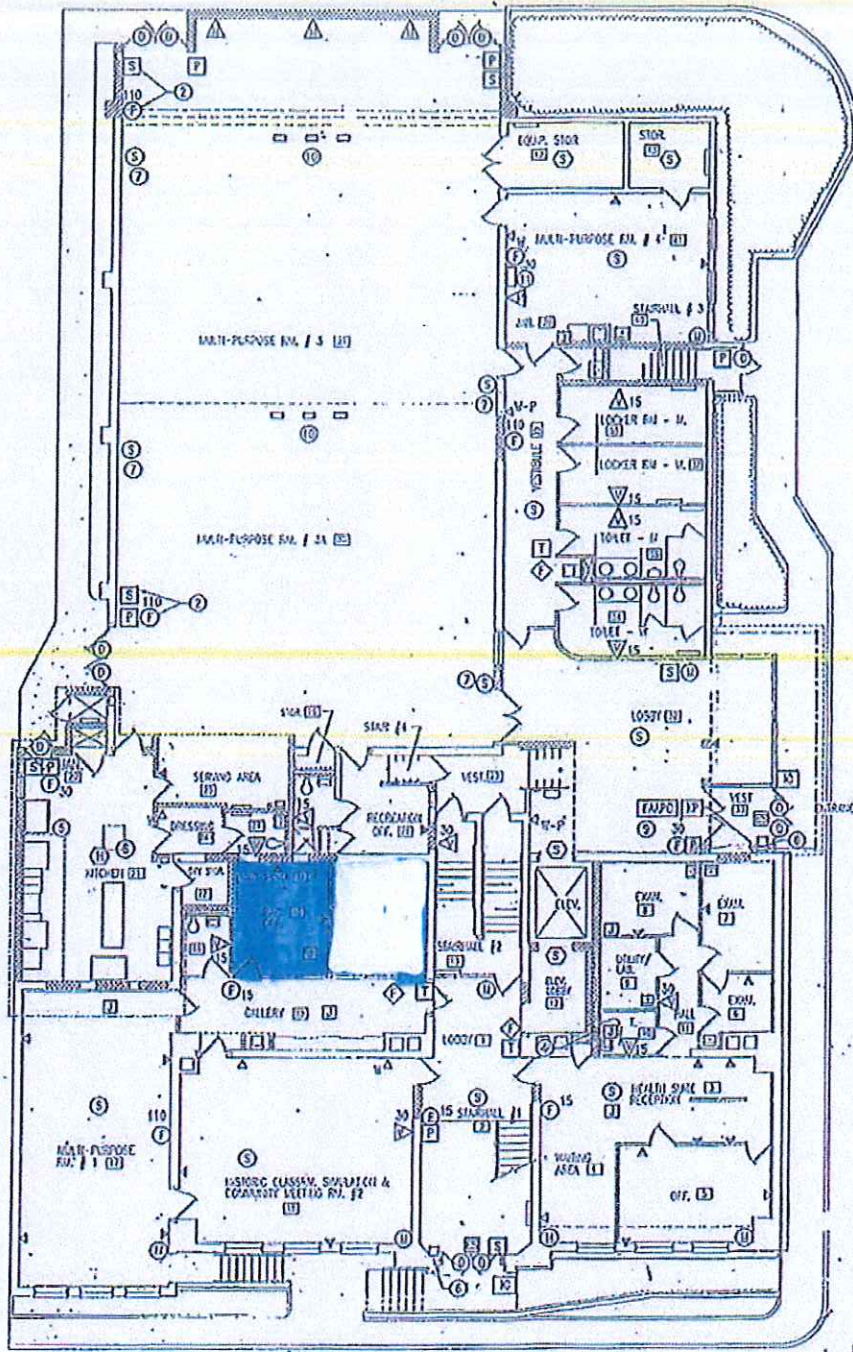

EXHIBIT A

FIRST FLOOR PLAN
NOT TO SCALE

FLOOR PLAN ACQUIRED
FROM THE PLAN SHEET ENTITLED:

STANTON COMMUNITY CENTER ANNAPOLIS, MARYLAND	
ELECTRICAL LIGHTING	
FRY & WELCH ASSOCIATES, P.C. 1609 GEORGIA AVENUE, N.W., WASHINGTON D.C., 20012 TEL: (202) 822-0700	
FRY & WELCH ASSOCIATES, INC. 2115 YORK BLVD. ANNAPOLIS, MARYLAND 21403 PHONE: (410) 211-1310	PROJECT NO. ONE-1100 13 1577 SCALE AS SHOWN REV. NO. E-6 SHEET NO. 11 OF 17